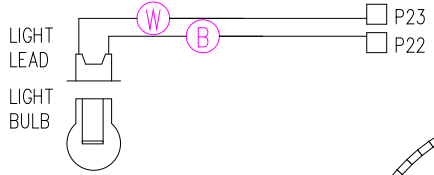

LEGEND	
	- 1/4" QUICK CONNECT
	- 1/4" QUICK CONNECT PIGGYBACK
	- FORK CONNECTOR
	- RING CONNECTOR
	- SOCKET CONNECTOR
	- PIN CONNECTOR

HYDRO-QUIP
CORONA, CA (909) 273-7575

Manufacture Notes:

Dwg. No. **J202A0-KQUY6-HZ**
Reviewed By:

Drawn **CDV** Rev **0**
Date **3.8.00**

Diagram No. **4904-P**

Wire Color Code	
B - Black	G - Green
Br - Brown	Bl - Blue
R - Red	V - Violet
O - Orange	W - White
Y - Yellow	Gr - Gray