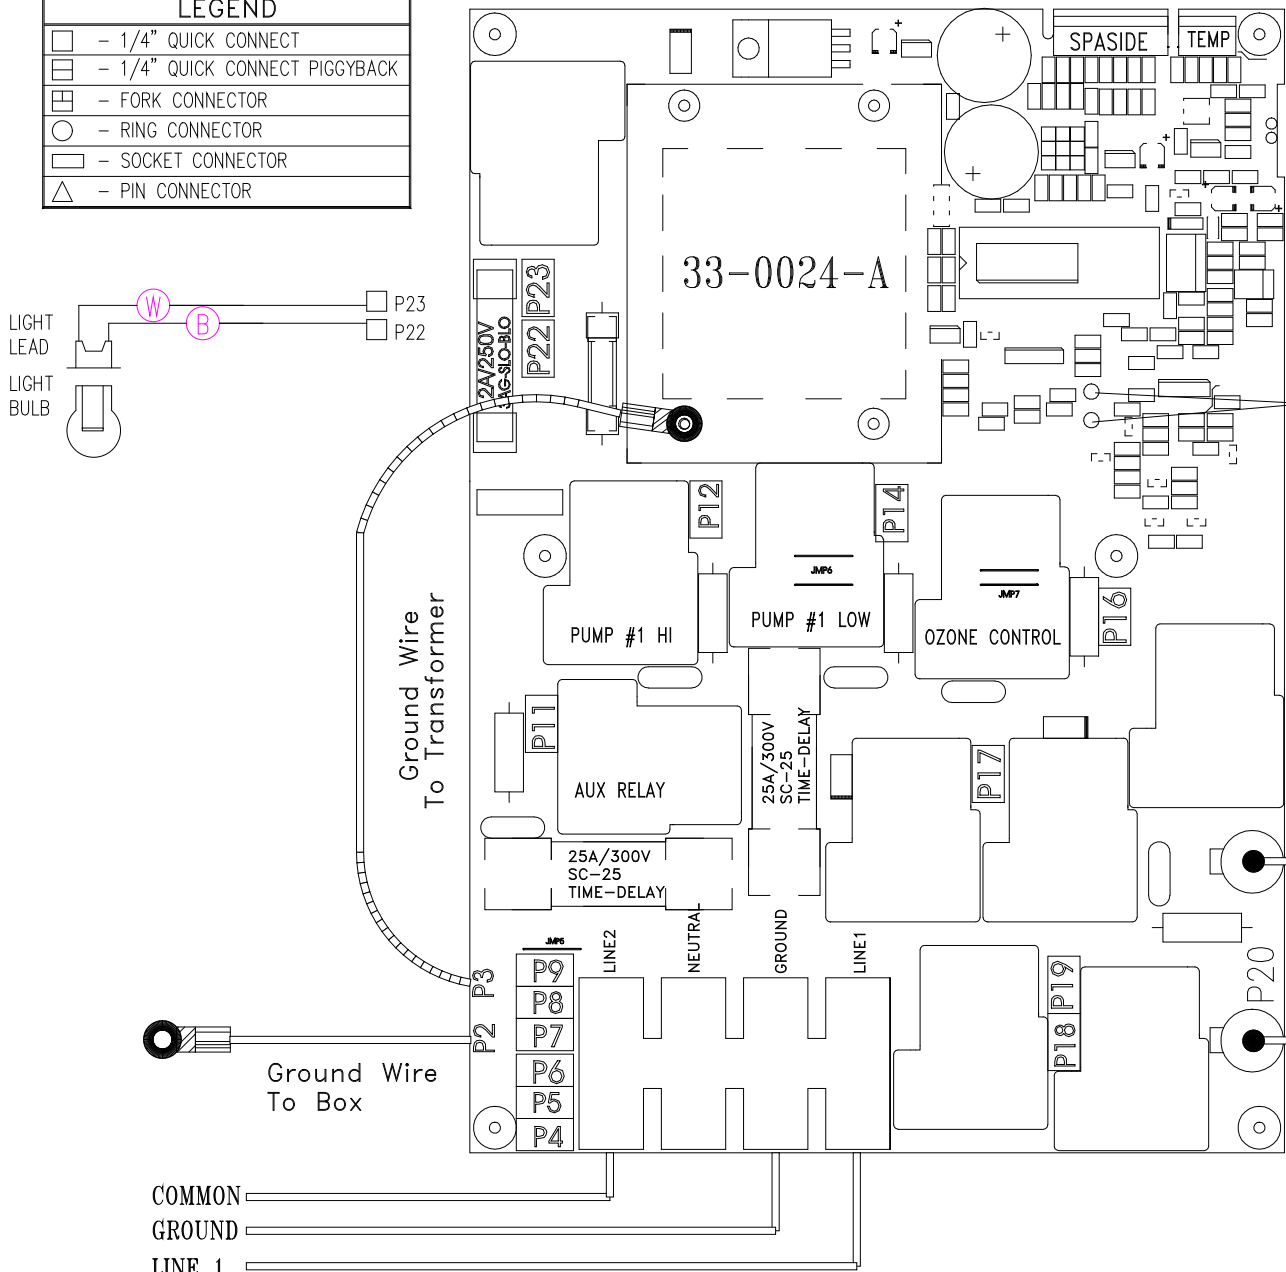

LEGEND	
	- 1/4" QUICK CONNECT
	- 1/4" QUICK CONNECT PIGGYBACK
	- FORK CONNECTOR
	- RING CONNECTOR
	- SOCKET CONNECTOR
	- PIN CONNECTOR

HYDRO-QUIP
CORONA, CA (909) 273-7575

Manufacture Notes:

Dwg. No. **J202A0-KQUY6-HZ**
Reviewed By:

Drawn **CDV** Rev **0**
Date **3.8.00**

Diagram No. **4904-P**

Wire Color Code	
B - Black	G - Green
Br - Brown	Bl - Blue
R - Red	V - Violet
O - Orange	W - White
Y - Yellow	Gr - Gray