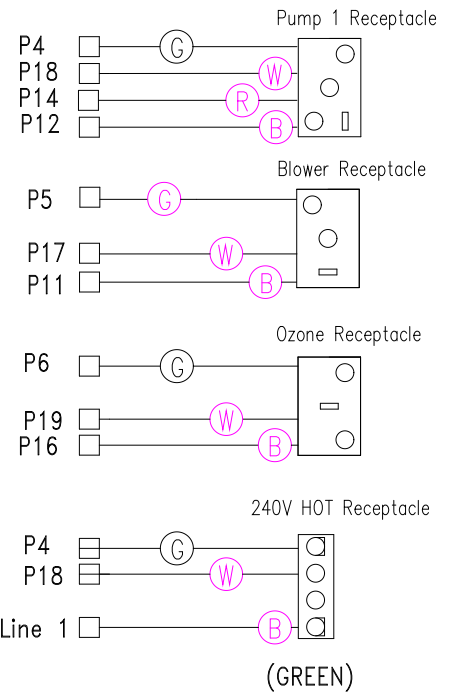

LEGEND	
	- 1/4" QUICK CONNECT
	- 1/4" QUICK CONNECT PIGGYBACK
	- FORK CONNECTOR
	- RING CONNECTOR
	- SOCKET CONNECTOR
	- PIN CONNECTOR

HYDRO-QUIP
CORONA, CA (909) 273-7575

Manufacture Notes:

Dwg. No. **J202A0-KQUY6-HZ**
Reviewed By:

Drawn **CDV** Rev **0**
Date **3.8.00**

Diagram No. **4904-P**

Wire Color Code	
B - Black	G - Green
Br - Brown	Bl - Blue
R - Red	V - Violet
O - Orange	W - White
Y - Yellow	Gr - Gray